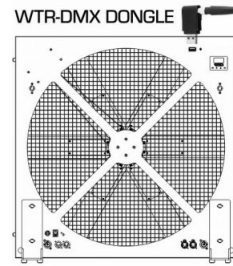

TECHNICAL SPECIFICATIONS

General : Application	DJ & Club, Stage & Rental
General : Dimensions (cm)	70 x 70 x 10 cm
General : Weight (kg)	20
General : Powerinput	AC 100 - 240V, 50/60Hz
General : Energy Label	No
General : Power consumption W	240
General : Color	black
General : Display	OLED
General : Fixation	included omega bracket
General : IP rating	indoor
Control : manual	No
Control : Master/Slave	No
Control : SMART-DMX	No
Control : Standalone	no
Control : programmable	No
Control : upgradable software	Yes
Control : maximum DMX channels	33
Light : lamp socket	none
Light : lamp	LED
Light : colors	Red, Green, Blue, RGB
Light : mix colors	Yes
Light : iris	No
Light : min. refresh rate (kHz)	No
Light : max. refresh rate (kHz)	No
Connections : input	3 pin XLR, 5 pin XLR, powercon, usb, rdm, Wireless DMX
Connections : output	3 pin XLR, 5 pin XLR, powercon, usb, rdm, Wireless DMX
Brand	BRITEQ
EANCode	5420025655163
Discontinued	No