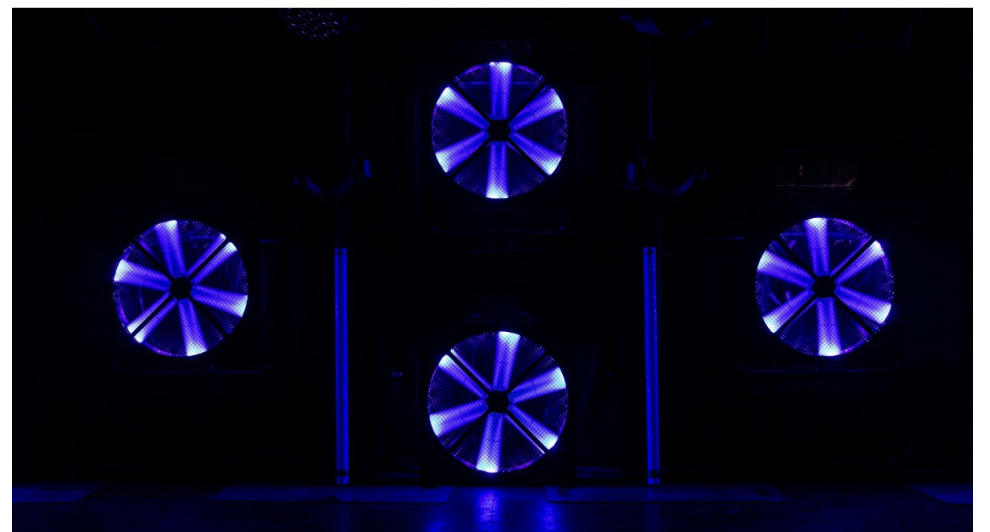

BT-LEDROTOR

05516

DESCRIPTION

The BT-LEDROTOR is a high power 70x70cm LED-effect-fan for TV-Studios, Rental, ... Each of the 6 fan blades is equipped with 5 sections of RGB-leds that you can control individually. An additional ring of UV LEDs was added to create extra effects.

FEATURES

- High power 70x70cm LED-EFFECT FAN
- Use in all kinds of show applications: TV-studios (flicker free), Rental, Discos, ...
- The 6 fan blades are equipped with in total 720 RGB-leds
- Each fan blade is split-up in 5 individual RGB-sections (total: 30 pixels)
- The output of each fan blade can be controlled individually!
- Amazing built-in pixels patterns + free pixel programming.
- 32pcs 3W UV-leds light up the white colored blades in the dark!
- There are 3 DMX-modes: 5, 12 and 33 channels
- Very slow to very fast bidirectional fan rotations
- RDM-function for: channel mode, DMX-address, temperature control, ...
- OLED display with backlit touch buttons for easy configuration.
- Easy truss installation, thanks to 2 included omega brackets
- Easy floor installation, thanks to 2 included floor stands
- Smart placement of the in/out connectors to assure, almost invisible, cable routing.
- Easy daisy chaining: 3pin & 5pin + Neutrik® PowerCON® in/out
- 100V~240V 50/60Hz Power supply.
- A special 80x60cm flight case for transport of 4 units + cables and accessories is optionally available.