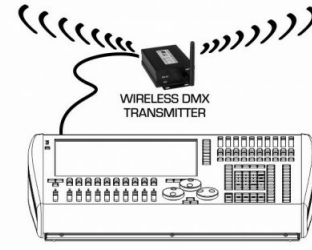

TECHNICAL SPECIFICATIONS

General : Application	DJ & Club, Stage & Rental
General : Dimensions (cm)	70 x 70 x 10 cm
General : Weight (kg)	20
General : Powerinput	AC 100 - 240V, 50/60Hz
General : Energy Label	No
General : Power consumption W	240
General : Color	black
General : Display	OLED
General : Fixation	included omega bracket
General : IP rating	indoor
Control : manual	No
Control : Master/Slave	No
Control : SMART-DMX	No
Control : Standalone	no
Control : programmable	No
Control : upgradable software	Yes
Control : maximum DMX channels	33
Light : lamp socket	none
Light : lamp	LED
Light : colors	Red, Green, Blue, RGB
Light : mix colors	Yes
Light : iris	No
Light : min. refresh rate (kHz)	No
Light : max. refresh rate (kHz)	No
Connections : input	3 pin XLR, 5 pin XLR, powercon, usb, rdm, Wireless DMX
Connections : output	3 pin XLR, 5 pin XLR, powercon, usb, rdm, Wireless DMX
Brand	BRITEQ
EANCode	5420025655163
Discontinued	No