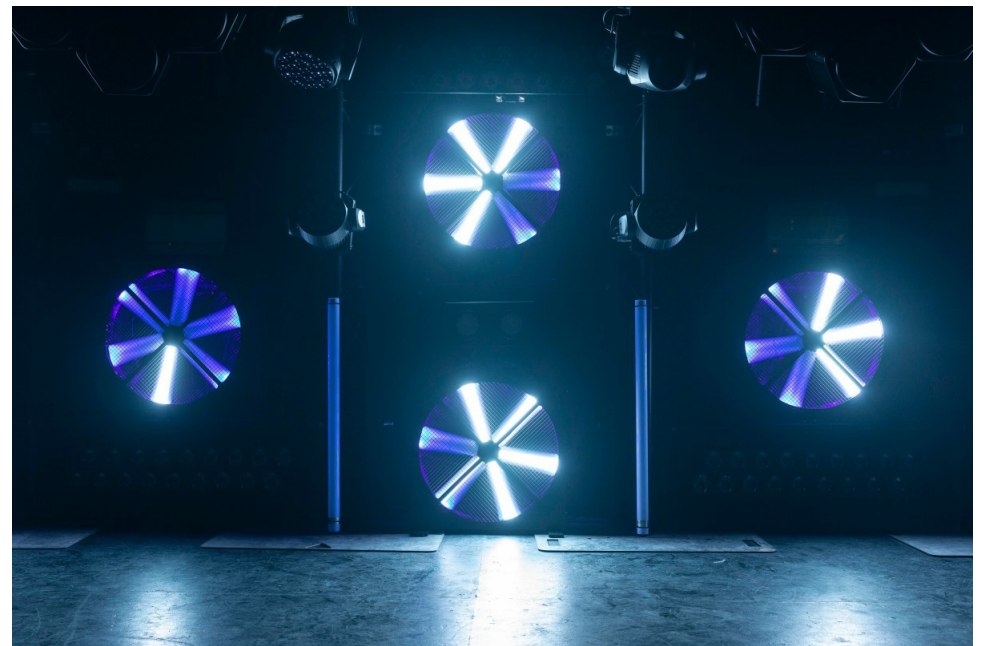

BT-LEDROTOR

05516

DESCRIPTION

The BT-LEDROTOR is a high power 70x70cm LED-effect-fan for TV-Studios, Rental, ... Each of the 6 fan blades is equipped with 5 sections of RGB-leds that you can control individually. An additional ring of UV LEDs was added to create extra effects.

FEATURES

- High power 70x70cm LED-EFFECT FAN
- Use in all kinds of show applications: TV-studios (flicker free), Rental, Discos, ...
- The 6 fan blades are equipped with in total 720 RGB-leds
- Each fan blade is split-up in 5 individual RGB-sections (total: 30 pixels)
- The output of each fan blade can be controlled individually!
- Amazing built-in pixels patterns + free pixel programming.
- 32pcs 3W UV-leds light up the white colored blades in the dark!
- There are 3 DMX-modes: 5, 12 and 33 channels
- Very slow to very fast bidirectional fan rotations
- RDM-function for: channel mode, DMX-address, temperature control, ...
- OLED display with backlit touch buttons for easy configuration.
- Easy truss installation, thanks to 2 included omega brackets
- Easy floor installation, thanks to 2 included floor stands
- Smart placement of the in/out connectors to assure, almost invisible, cable routing.
- Easy daisy chaining: 3pin & 5pin + Neutrik® PowerCON® in/out
- 100V~240V 50/60Hz Power supply.
- A special 80x60cm flight case for transport of 4 units + cables and accessories is optionally available.