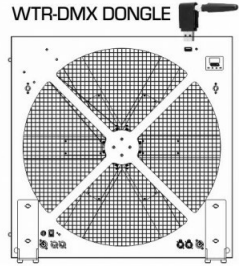

TECHNICAL SPECIFICATIONS

General : Application	DJ & Club, Stage & Rental
General : Dimensions (cm)	70 x 70 x 10 cm
General : Weight (kg)	20
General : Powerinput	AC 100 - 240V, 50/60Hz
General : Energy Label	No
General : Power consumption W	240
General : Color	black
General : Display	OLED
General : Fixation	included omega bracket
General : IP rating	indoor
Control : manual	No
Control : Master/Slave	No
Control : SMART-DMX	No
Control : Standalone	no
Control : programmable	No
Control : upgradable software	Yes
Control : maximum DMX channels	33
Light : lamp socket	none
Light : lamp	LED
Light : colors	Red, Green, Blue, RGB
Light : mix colors	Yes
Light : iris	No
Light : min. refresh rate (kHz)	No
Light : max. refresh rate (kHz)	No
Connections : input	3 pin XLR, 5 pin XLR, powercon, usb, rdm, Wireless DMX
Connections : output	3 pin XLR, 5 pin XLR, powercon, usb, rdm, Wireless DMX
Brand	BRITEQ
EANCode	5420025655163
Discontinued	No