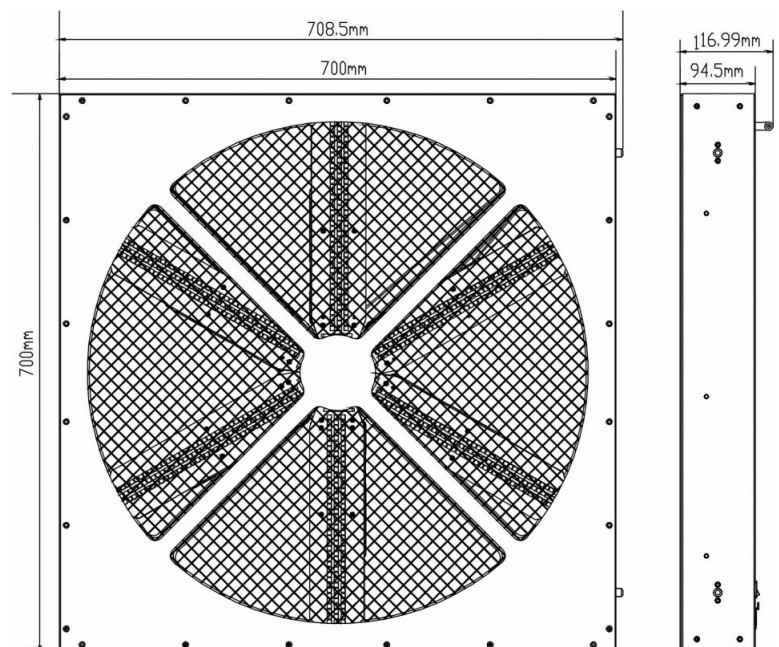

TECHNICAL SPECIFICATIONS

General : Application	DJ & Club, Stage & Rental
General : Dimensions (cm)	70 x 70 x 10 cm
General : Weight (kg)	20
General : Powerinput	AC 100 - 240V, 50/60Hz
General : Energy Label	No
General : Power consumption W	240
General : Color	black
General : Display	OLED
General : Fixation	included omega bracket
General : IP rating	indoor
Control : manual	No
Control : Master/Slave	No
Control : SMART-DMX	No
Control : Standalone	no
Control : programmable	No
Control : upgradable software	Yes
Control : maximum DMX channels	33
Light : lamp socket	none
Light : lamp	LED
Light : colors	Red, Green, Blue, RGB
Light : mix colors	Yes
Light : iris	No
Light : min. refresh rate (kHz)	No
Light : max. refresh rate (kHz)	No
Connections : input	3 pin XLR, 5 pin XLR, powercon, usb, rdm, Wireless DMX
Connections : output	3 pin XLR, 5 pin XLR, powercon, usb, rdm, Wireless DMX
Brand	BRITEQ
EANCode	5420025655163
Discontinued	No